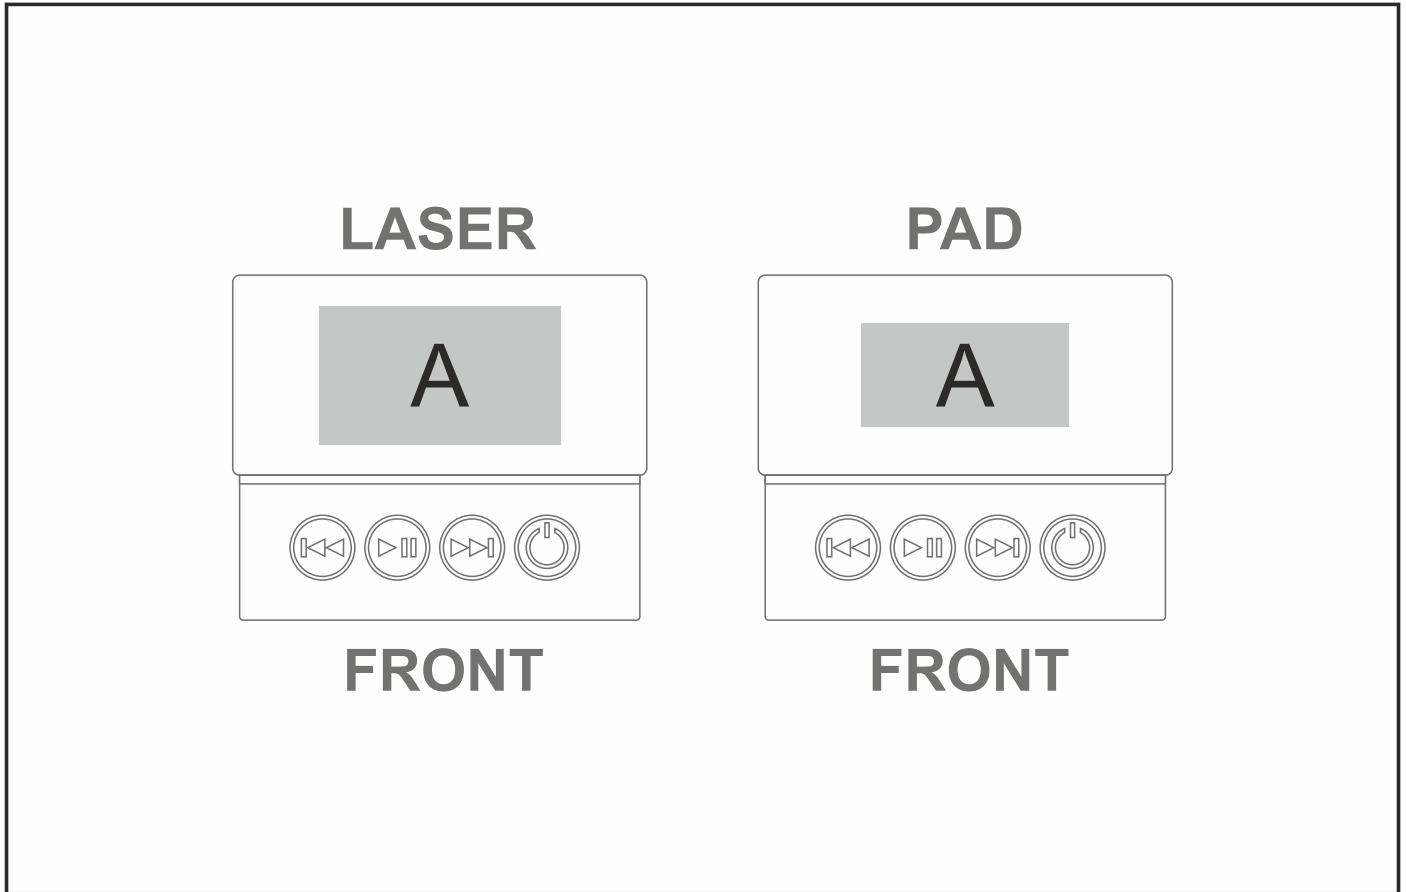

MT-OK-371-B

Okiyo Oto Bamboo Bluetooth Speaker

Need to know:

- Includes 1-Position Laser Engraving (setup fees apply)
- Laser Colour: Tonal
- Due to tonal variations in the wood the laser engraving will vary from one item to the next and will likely vary in the same item.

Branding Options:

Position A

1. Laser Engraving (LC)
N/A
Size: 35mm wide x 20mm high
2. Pad Printing (PC)
4 Colours
Size: 30mm wide x 15mm high